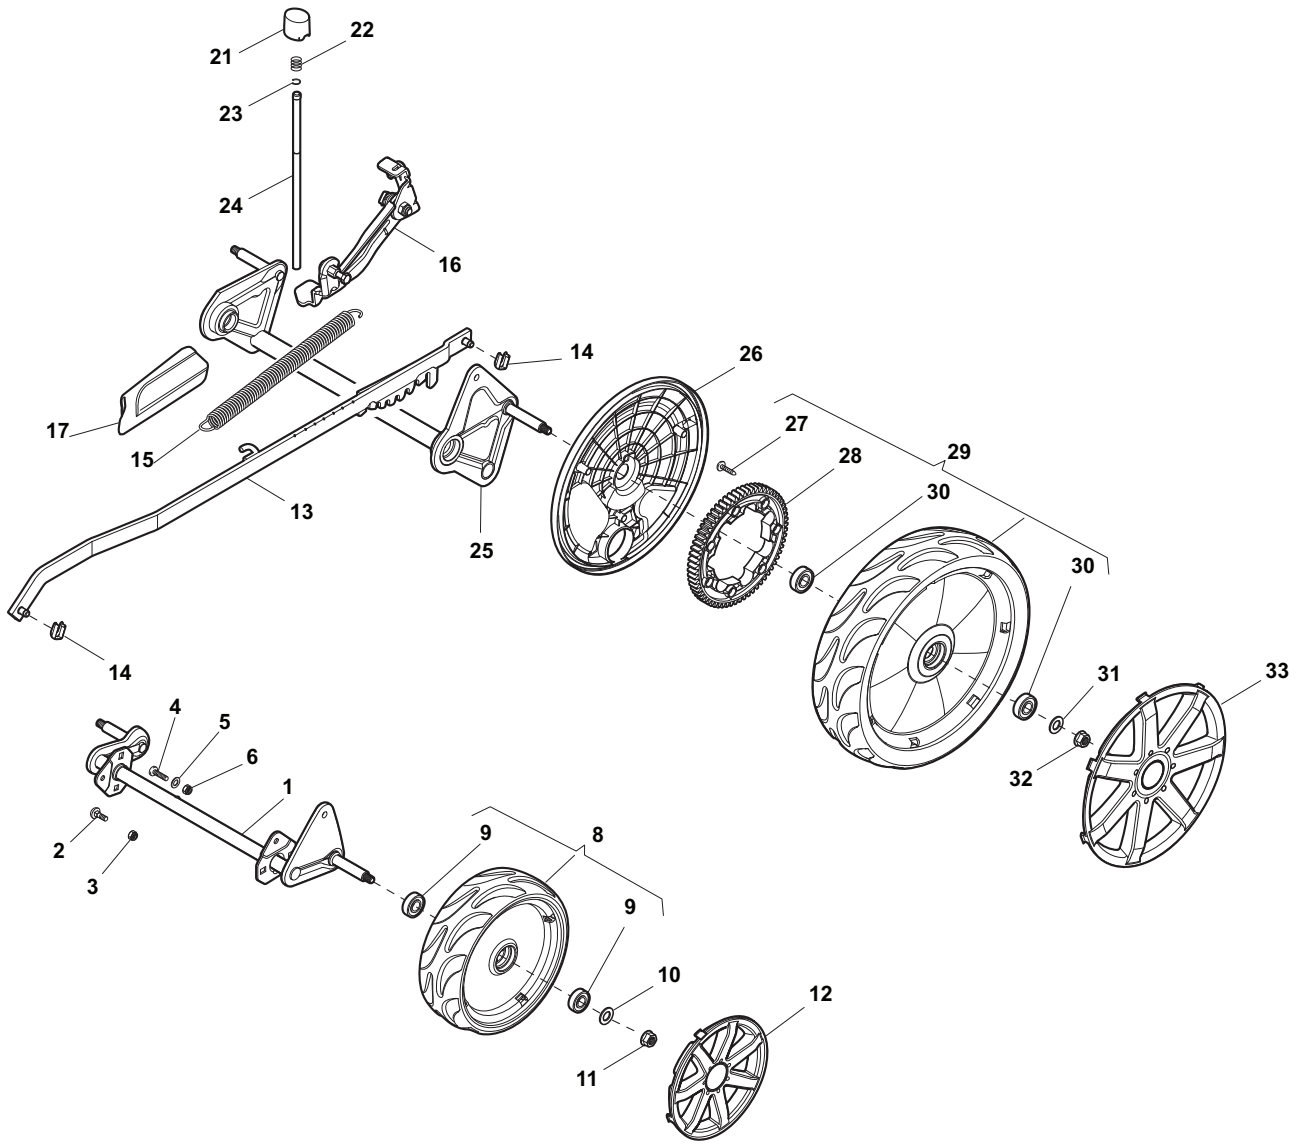

Fig.	Quantity	Part No	Description	Notes
1	1	122570132/0	Left Pinion	
2	4	112608600/0	Seeger	
3	2	119216035/0	Bearing	
4	1	122570131/0	Right Pinion	
5	2	122753000/0	Pin	
11	1	181003106/1	Gear Box	
12	1	122601908/1	Pulley	
13	1	112645705/0	Elastic Pin	
14	1	122033290/0	Adjustment Rod	
15	1	135064391/0	Belt	
21	1	122041957/1	Bushing	
22	1	122450063/0	Spring	
23	1	322680009/0	Washer	
24	1	112154510/0	Nut	
25	1	322109550/0	Rod Cup	

Fig.	Quantity	Part No	Description	Notes
1	1	381002869/1	Front Wheel Axle	
2	4	112815205/0	Screw	
3	4	112154510/0	Nut	
4	2	112727799/0	Screw	
5	2	112523040/0	Washer	
6	2	112154510/0	Nut	
8	2	381007394/1	Wheel	
9	4	119216035/0	Bearing	
10	2	112521350/0	Washer	
11	2	112155000/0	Nut	
12	2	322110597/0	Hub Cap Grey	
13	1	381002034/0	Rod, Height Adjustment	
14	2	112436051/0	Plate	
15	1	122450459/1	Spring	
16	1	381003337/1	Lever, Height Adjustment	
17	1	322570202/0	Adjustment Plate	
21	1	322602012/1	Height Adj. Button	
22	1	122450462/0	Spring	
23	1	112000930/0	Benzing Ring	
24	1	122033351/1	Rod	
25	1	381002899/0	Rear Wheel Axle	
26	2	322600179/0	Internal Wheel Protection	
27	6	112728691/0	Screw	
28	2	322120113/0	Wheels Crown	
29	2	381007398/1	Wheel	
30	4	119216035/0	Bearing	
31	2	112521350/0	Washer	
32	2	112155000/0	Nut	
33	2	322110599/0	Hub Cap Grey	

Fig.	Quantity	Part No	Description	Notes
1	2	112727803/0	Screw	
2	1	322806635/1	Fulcrum Pin	
3	1	322783010/1	Safety Button	
4	1	122450456/0	Spring	
5	1	122517864/0	Pin	
6	1	122450457/0	Safety Spring	
7	1	122517866/0	Pin	
9	2	112728706/0	Screw	
10	1	322600200/0	Ejection Guard	
11	1	322393633/0	Handle	
15	1	322108289/0	Side Ejection Conveyor	