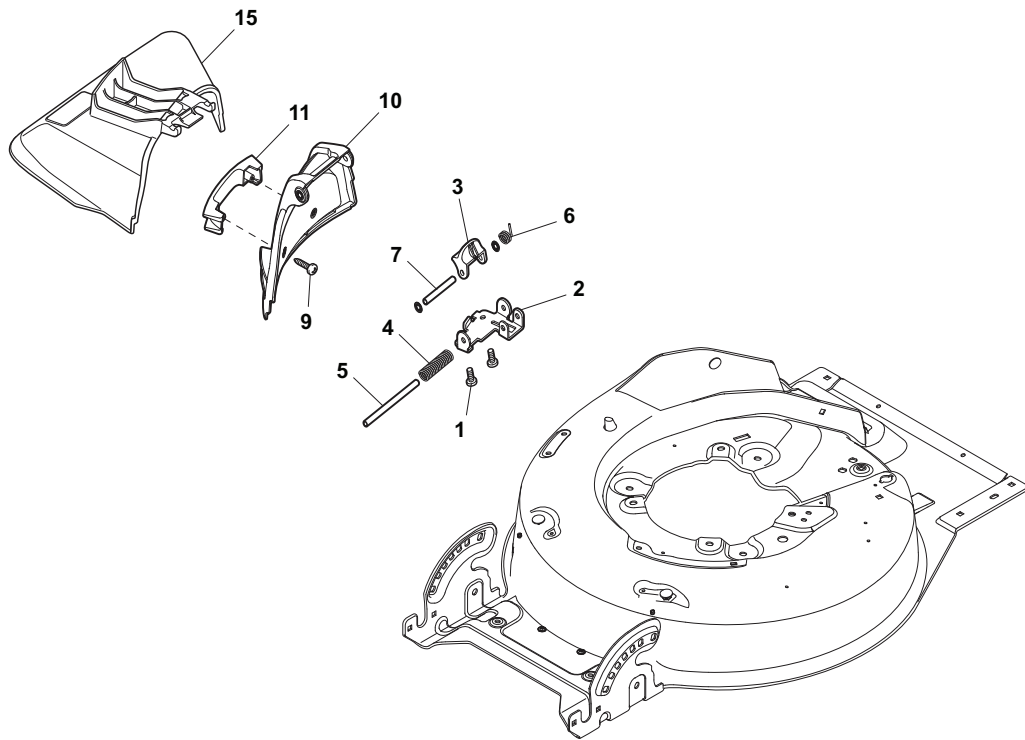

Fig.	Quantity	Part No	Description	Notes
1	1	122570132/0	Left Pinion	
2	4	112608600/0	Seeger	
3	2	119216035/0	Bearing	
4	1	122570131/0	Right Pinion	
5	2	122753000/0	Pin	
11	1	181003106/1	Gear Box	
12	1	122601908/1	Pulley	
13	1	112645705/0	Elastic Pin	
14	1	122033290/0	Adjustment Rod	
15	1	135064391/0	Belt	
21	1	122041957/1	Bushing	
22	1	122450063/0	Spring	
23	1	322680009/0	Washer	
24	1	112154510/0	Nut	
25	1	322109550/0	Rod Cup	

Fig.	Quantity	Part No	Description	Notes
1	1	381002869/1	Front Wheel Axle	
2	4	112815205/0	Screw	
3	4	112154510/0	Nut	
4	2	112727799/0	Screw	
5	2	112523040/0	Washer	
6	2	112154510/0	Nut	
8	2	381007394/1	Wheel	
9	4	119216035/0	Bearing	
10	2	112521350/0	Washer	
11	2	112155000/0	Nut	
12	2	322110597/0	Hub Cap Grey	
13	1	381002034/0	Rod, Height Adjustment	
14	2	112436051/0	Plate	
15	1	122450459/1	Spring	
16	1	381003337/1	Lever, Height Adjustment	
17	1	322570202/0	Adjustment Plate	
21	1	322602012/1	Height Adj. Button	
22	1	122450462/0	Spring	
23	1	112000930/0	Benzing Ring	
24	1	122033351/1	Rod	
25	1	381002899/0	Rear Wheel Axle	
26	2	322600179/0	Internal Wheel Protection	
27	6	112728691/0	Screw	
28	2	322120113/0	Wheels Crown	
29	2	381007398/1	Wheel	
30	4	119216035/0	Bearing	
31	2	112521350/0	Washer	
32	2	112155000/0	Nut	
33	2	322110599/0	Hub Cap Grey	

Fig.	Quantity	Part No	Description	Notes
1	2	112727803/0	Screw	
2	1	322806635/1	Fulcrum Pin	
3	1	322783010/1	Safety Button	
4	1	122450456/0	Spring	
5	1	122517864/0	Pin	
6	1	122450457/0	Safety Spring	
7	1	122517866/0	Pin	
9	2	112728706/0	Screw	
10	1	322600200/0	Ejection Guard	
11	1	322393633/0	Handle	
15	1	322108289/0	Side Ejection Conveyor	