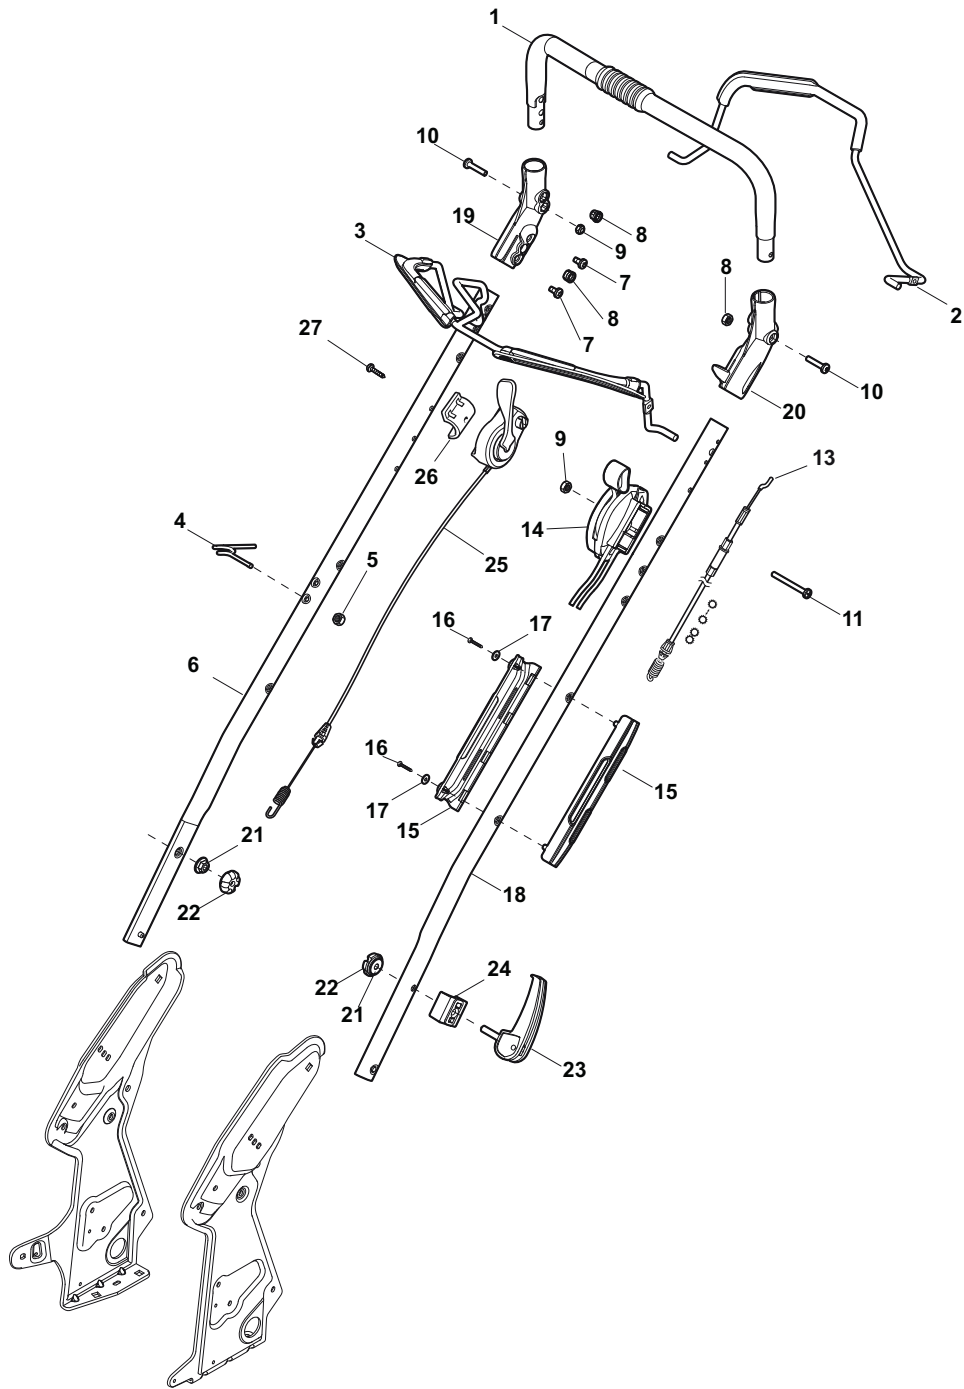

Fig.	Quantity	Part No	Description	Notes
1	1	381006670/2	Handle Tube	
2	1	381003349/0	Lever, Driving	
3	1	381003344/0	Lever, Engine Brake	
4	1	122430309/0	Spring	
5	1	112154330/0	Nut	
6	1	381006821/0	Handle Grey, Right	
6	1	381006895/0	Handle Black, Right	
7	4	112735662/1	Screw	
8	3	322041967/1	Bushing	
9	3	112154510/0	Nut	
10	2	112728721/0	Screw	
11	1	112727786/0	Screw	
12	1	181030065/0	Cable, Thread Engine Brake	
13	1	381030067/0	Cable Rear Drive	
14	1	181005501/1	Throttle Cable	for GGP Engine
14	1	181005502/1	Throttle Cable	for B&S Engine
14	1	181005503/1	Throttle Cable	for Honda Engine
14	1	181005520/1	Throttle Cable	for B&S DOV Series
14	1	181005525/0	Throttle Cable	for B&S E Series
15	1	322806644/0	Protection	
16	2	112727812/0	Screw	
17	2	112523000/1	Washer	
18	1	381006823/0	Handle Grey, Left	
18	1	381006897/0	Handle Black, Left	
19	1	322488301/0	Joint Sleeve Grey Right	
20	1	322488303/0	Joining Sleeve Grey Left	
21	2	112154220/0	Nut	
22	2	322399835/0	Knob	
23	2	381003253/0	Handle	
24	2	322680017/0	Washer	

Fig.	Quantity	Part No	Description	Notes
1	1	381006670/2	Handle Tube	
2	1	381003349/0	Lever, Driving	
3	1	381003346/0	Lever, Engine Brake	
4	1	122430309/0	Spring	
5	1	112154330/0	Nut	
6	1	381006821/0	Handle Grey, Right	
6	1	381006895/0	Handle Black, Right	
7	4	112735662/1	Screw	
8	3	322041967/1	Bushing	
9	3	112154510/0	Nut	
10	2	112728721/0	Screw	
11	1	112727786/0	Screw	
13	1	381030067/0	Cable Rear Drive	
14	1	181005505/1	Throttle Cable	B&S Engine
14	1	181005506/1	Throttle Cable	Honda Engine
15	1	322806644/0	Protection	
16	2	112727812/0	Screw	
17	2	112523000/1	Washer	
18	1	381006823/0	Handle Grey, Left	
18	1	381006897/0	Handle Black, Left	
19	1	322488301/0	Joint Sleeve Grey Right	
20	1	322488303/0	Joining Sleeve Grey Left	
21	2	112154220/0	Nut	
22	2	322399835/0	Knob	
23	2	381003253/0	Handle	
24	2	322680017/0	Washer	
25	1	381030064/0	Cable, Mechanical Clutch	
26	1	322000020/0	Adapter Drive BBC	
27	2	112727786/0	Screw	