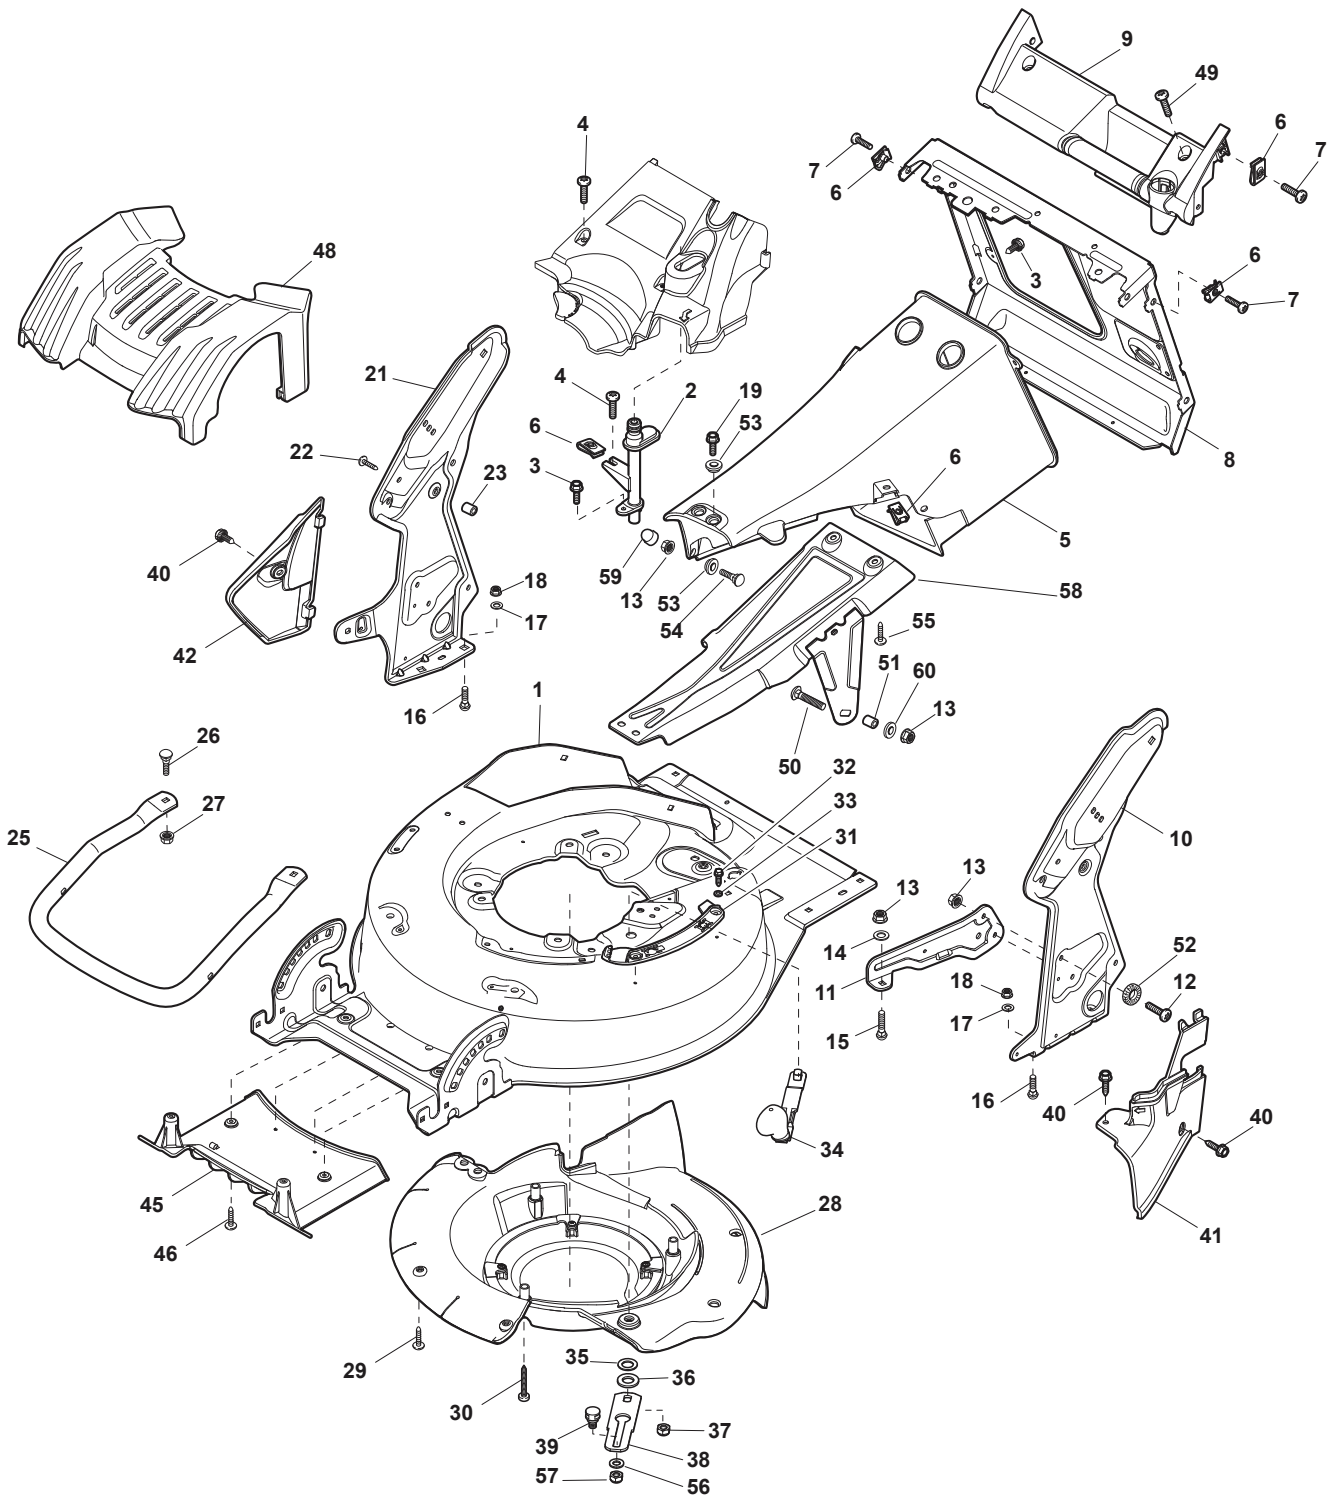

Fig.	Quantity	Part No	Description	Notes
1	1	381003865/0	Yellow Deck	
1	1	381004739/0	Grey Deck	
2	1	322034001/1	Washing Connection	
3	5	125943004/0	Screw	
4	2	112727802/0	Screw	
5	1	322108297/0	Ejection Conveyor Yellow	
6	12	112437507/0	Rapid Fixing Plate	
7	8	112727802/0	Screw	
8	1	381545323/1	Rear Plate	only TR-E
9	1	322785282/0	Stone Guard Support	
10	1	381545333/0	Left Bracket	
11	1	322545191/0	Tie Rod Plate	
12	2	112727803/0	Screw	
13	4	112154510/0	Nut	
14	1	112521330/0	Washer	
15	1	112815200/0	Screw	
16	4	112818690/0	Screw	
17	4	112521350/0	Washer	
18	4	112155000/0	Nut	
19	2	112727801/0	Screw	
21	1	381545331/0	Right Bracket	
22	2	112735662/1	Screw	
23	2	122534128/0	Stake	
25	2	381393701/1	Protection	
26	2	112815205/0	Screw	
27	2	112154510/0	Nut	
28	1	381102202/0	Complete Mulching Carter	
29	2	125943004/0	Screw	
30	3	112735115/0	Screw	
31	1	322500052/2	Shoe	
32	2	112731580/0	Screw	
33	2	112521331/0	Washer	
34	1	381003338/0	Mulching Engage Lever Assy Dm (Ric)	
35	1	321660100/0	Washer	
36	1	112521370/0	Washer	
37	1	112154210/0	Nut	
38	1	322320009/0	Control Lever	
39	1	122042022/0	Mulching Compass Wbh Diamond	
40	3	125943004/0	Screw	
41	1	322109826/0	Rear Left Side Cover Deck Black	
42	1	322109825/0	Rear Right Side Cover Deck Black	
45	1	322500100/0	Front Combi	
46	6	112728706/0	Screw	
48	1	322226135/0	Mask, Yellow	
48	1	322226138/0	Mask, Black	
48	1	322226199/0	Mask, Grey	
49	2	112727801/0	Screw	
50	2	112815270/0	Screw	
51	2	122042023/0	Bushing	
51	2	122671664/0	Washer	
52	2	112540040/0	Washer