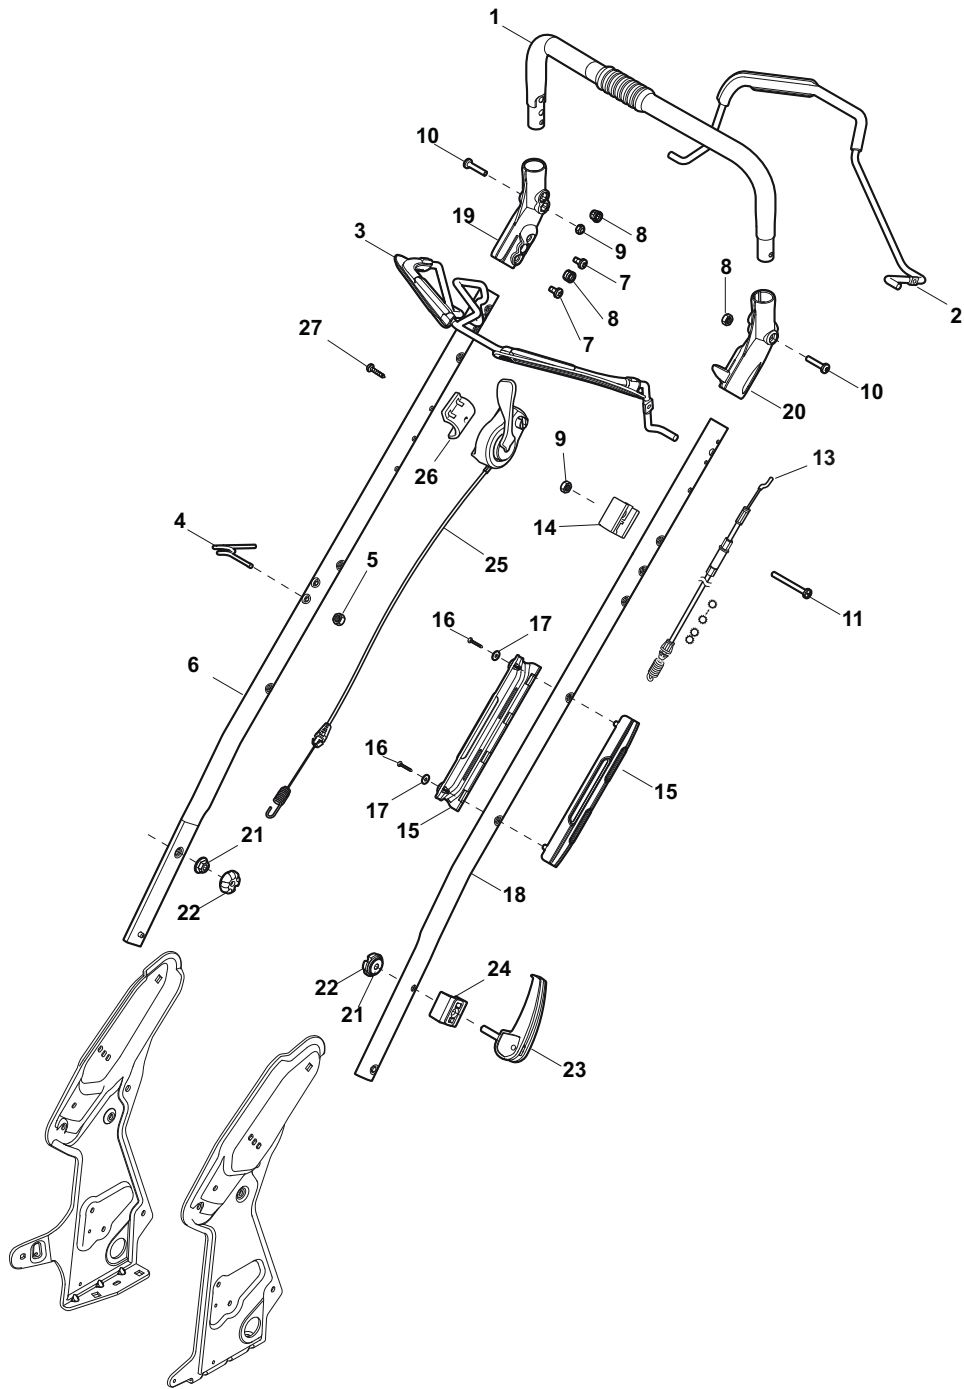

Fig.	Quantity	Part No	Description	Notes
1	1	381006670/2	Handle Tube	
2	1	381003349/0	Lever, Driving	
3	1	381003344/0	Lever, Engine Brake	
4	1	122430309/0	Spring	
5	1	112154330/0	Nut	
6	1	381006821/0	Handle Grey, Right	
6	1	381006895/0	Handle Black, Right	
7	4	112735662/1	Screw	
8	3	322041967/1	Bushing	
9	3	112154510/0	Nut	
10	2	112728721/0	Screw	
11	1	112727786/0	Screw	
12	1	181030066/0	Cable, Thread Engine Brake	
13	1	381030068/0	Cable Rear Drive	
14	1	322551639/0	Fixed Plate	
15	1	322806644/0	Protection	
16	2	112727812/0	Screw	
17	2	112523000/1	Washer	
18	1	381006823/0	Handle Grey, Left	
18	1	381006897/0	Handle Black, Left	
19	1	322488301/0	Joint Sleeve Grey Right	
20	1	322488303/0	Joining Sleeve Grey Left	
21	2	112154220/0	Nut	
22	2	322399835/0	Knob	
23	2	381003253/0	Handle	
24	2	322680017/0	Washer	

Fig.	Quantity	Part No	Description	Notes
1	1	122570132/0	Left Pinion	
2	4	112608600/0	Seeger	
3	2	119216035/0	Bearing	
4	1	122570131/0	Right Pinion	
5	2	122753000/0	Pin	
11	1	181003106/1	Gear Box	
12	1	122601908/1	Pulley	
13	1	112645705/0	Elastic Pin	
14	1	122033290/0	Adjustment Rod	
15	1	135064391/0	Belt	
21	1	122041957/1	Bushing	
22	1	122450063/0	Spring	
23	1	322680009/0	Washer	
24	1	112154510/0	Nut	
25	1	322109550/0	Rod Cup	