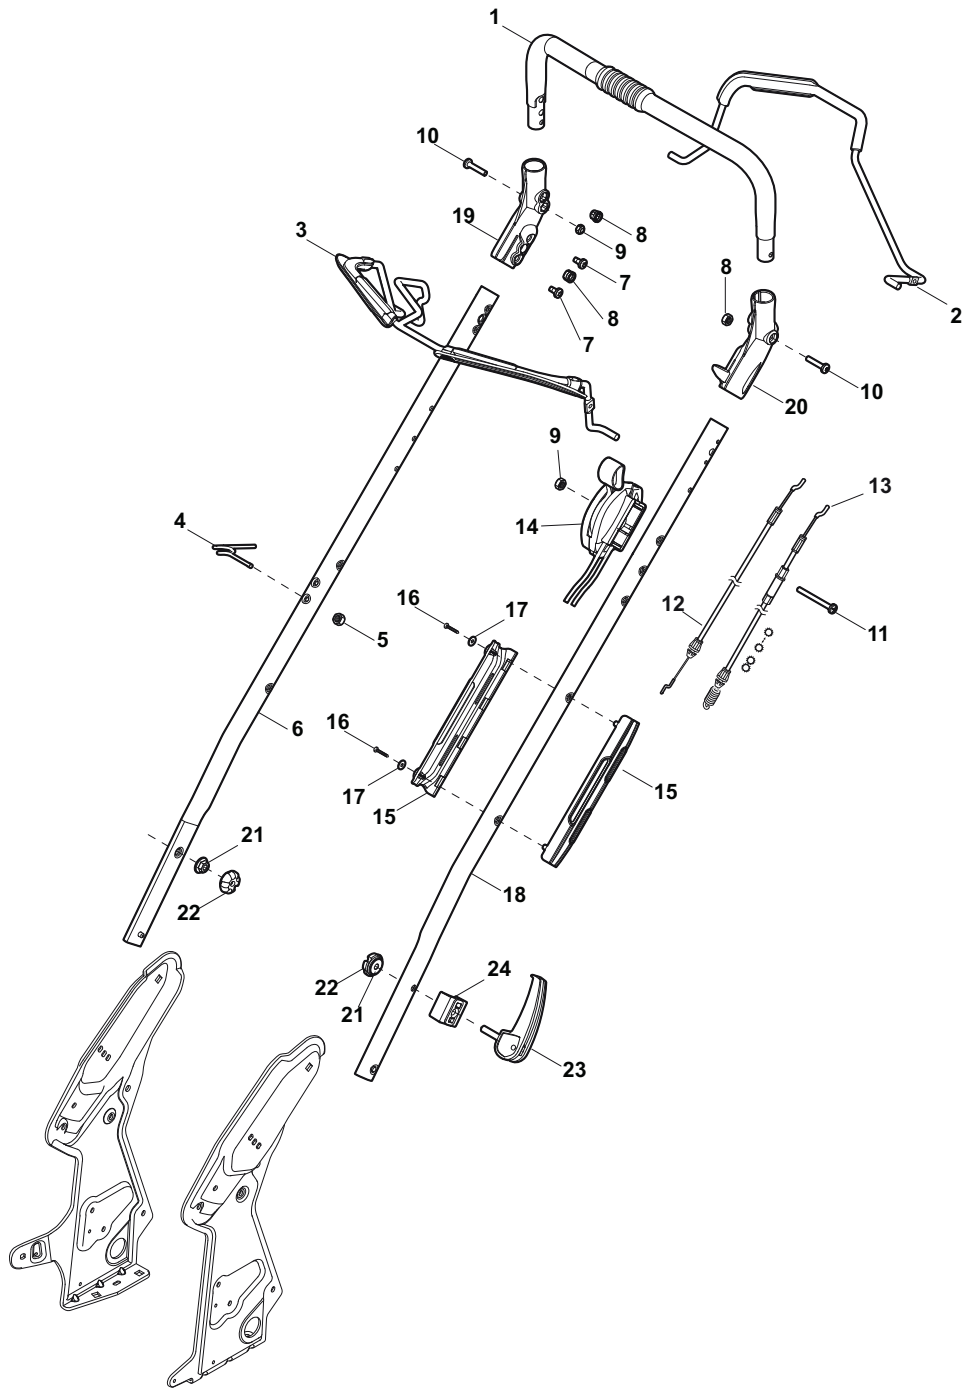

# DML 504 W TR/E

WBH Petrol Steel Deck And Height Adjusting

Issue 7 - 2015

Fig.	Quantity	Part No	Description	Notes
56	1	112521350/0	Washer	
57	1	112155000/0	Nut	
58	1	381608501/0	Stiffening Lower	
59	1	118203853/0	Screw	

Fig.	Quantity	Part No	Description	Notes
1	1	381006670/2	Handle Tube	
2	1	381003349/0	Lever, Driving	
3	1	381003344/0	Lever, Engine Brake	
4	1	122430309/0	Spring	
5	1	112154330/0	Nut	
6	1	381006821/0	Handle Grey, Right	
6	1	381006895/0	Handle Black, Right	
7	4	112735662/1	Screw	
8	3	322041967/1	Bushing	
9	3	112154510/0	Nut	
10	2	112728721/0	Screw	
11	1	112727786/0	Screw	
12	1	181030065/0	Cable, Thread Engine Brake	
13	1	381030067/0	Cable Rear Drive	
14	1	181005501/1	Throttle Cable	for GGP Engine
14	1	181005502/1	Throttle Cable	for B&S Engine
14	1	181005503/1	Throttle Cable	for Honda Engine
14	1	181005520/1	Throttle Cable	for B&S DOV Series
14	1	181005525/0	Throttle Cable	for B&S E Series
15	1	322806644/0	Protection	
16	2	112727812/0	Screw	
17	2	112523000/1	Washer	
18	1	381006823/0	Handle Grey, Left	
18	1	381006897/0	Handle Black, Left	
19	1	322488301/0	Joint Sleeve Grey Right	
20	1	322488303/0	Joining Sleeve Grey Left	
21	2	112154220/0	Nut	
22	2	322399835/0	Knob	
23	2	381003253/0	Handle	
24	2	322680017/0	Washer	

Fig.	Quantity	Part No	Description	Notes
1	1	122570132/0	Left Pinion	
2	4	112608600/0	Seeger	
3	2	119216035/0	Bearing	
4	1	122570131/0	Right Pinion	
5	2	122753000/0	Pin	
11	1	181003106/1	Gear Box	
12	1	122601908/1	Pulley	
13	1	112645705/0	Elastic Pin	
14	1	122033290/0	Adjustment Rod	
15	1	135064391/0	Belt	
21	1	122041957/1	Bushing	
22	1	122450063/0	Spring	
23	1	322680009/0	Washer	
24	1	112154510/0	Nut	
25	1	322109550/0	Rod Cup	