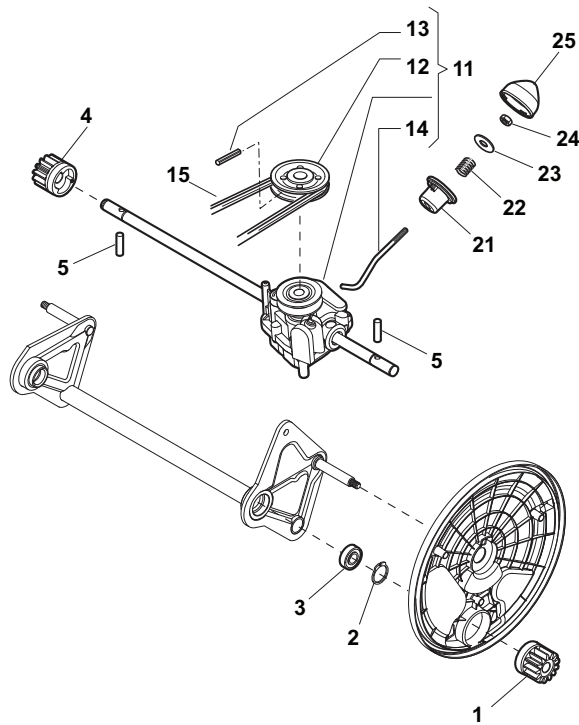

Fig.	Quantity	Part No	Description	Notes
1	1	322109548/1	Battery Holder	
2	1	322109549/0	Battery Cover	
5	1	118120052/0	Battery	
6	1	118204120/0	Battery Charger	(CE)
6	1	118204121/0	Battery Charger	(UK)
7	1	118450051/0	Switch	
8	1	118204196/0	Cable, Start	
9	1	22722804/0	Starting Block Inner Half-Bearing	
10	1	22722805/0	Starting Block Inner Half-Bearing	
11	1	112728300/0	Screw	
12	1	118210016/1	Starting Key	

Fig.	Quantity	Part No	Description	Notes
1	1	122570132/0	Left Pinion	
2	4	112608600/0	Seeger	
3	2	119216035/0	Bearing	
4	1	122570131/0	Right Pinion	
5	2	122753000/0	Pin	
11	1	181003106/1	Gear Box	
12	1	122601908/1	Pulley	
13	1	112645705/0	Elastic Pin	
14	1	122033290/0	Adjustment Rod	
15	1	135064391/0	Belt	
21	1	122041957/1	Bushing	
22	1	122450063/0	Spring	
23	1	322680009/0	Washer	
24	1	112154510/0	Nut	
25	1	322109550/0	Rod Cup	

Fig.	Quantity	Part No	Description	Notes
1	1	381002869/1	Front Wheel Axle	
2	4	112815205/0	Screw	
3	4	112154510/0	Nut	
4	2	112727799/0	Screw	
5	2	112523040/0	Washer	
6	2	112154510/0	Nut	
8	2	381007394/1	Wheel	
9	4	119216035/0	Bearing	
10	2	112521350/0	Washer	
11	2	112155000/0	Nut	
12	2	322110597/0	Hub Cap Grey	
13	1	381002034/0	Rod, Height Adjustment	
14	2	112436051/0	Plate	
15	1	122450459/1	Spring	
16	1	381003337/1	Lever, Height Adjustment	
17	1	322570202/0	Adjustment Plate	
21	1	322602012/1	Height Adj. Button	
22	1	122450462/0	Spring	
23	1	112000930/0	Benzing Ring	
24	1	122033351/1	Rod	
25	1	381002899/0	Rear Wheel Axle	
26	2	322600179/0	Internal Wheel Protection	
27	6	112728691/0	Screw	
28	2	322120113/0	Wheels Crown	
29	2	381007398/1	Wheel	
30	4	119216035/0	Bearing	
31	2	112521350/0	Washer	
32	2	112155000/0	Nut	
33	2	322110599/0	Hub Cap Grey	