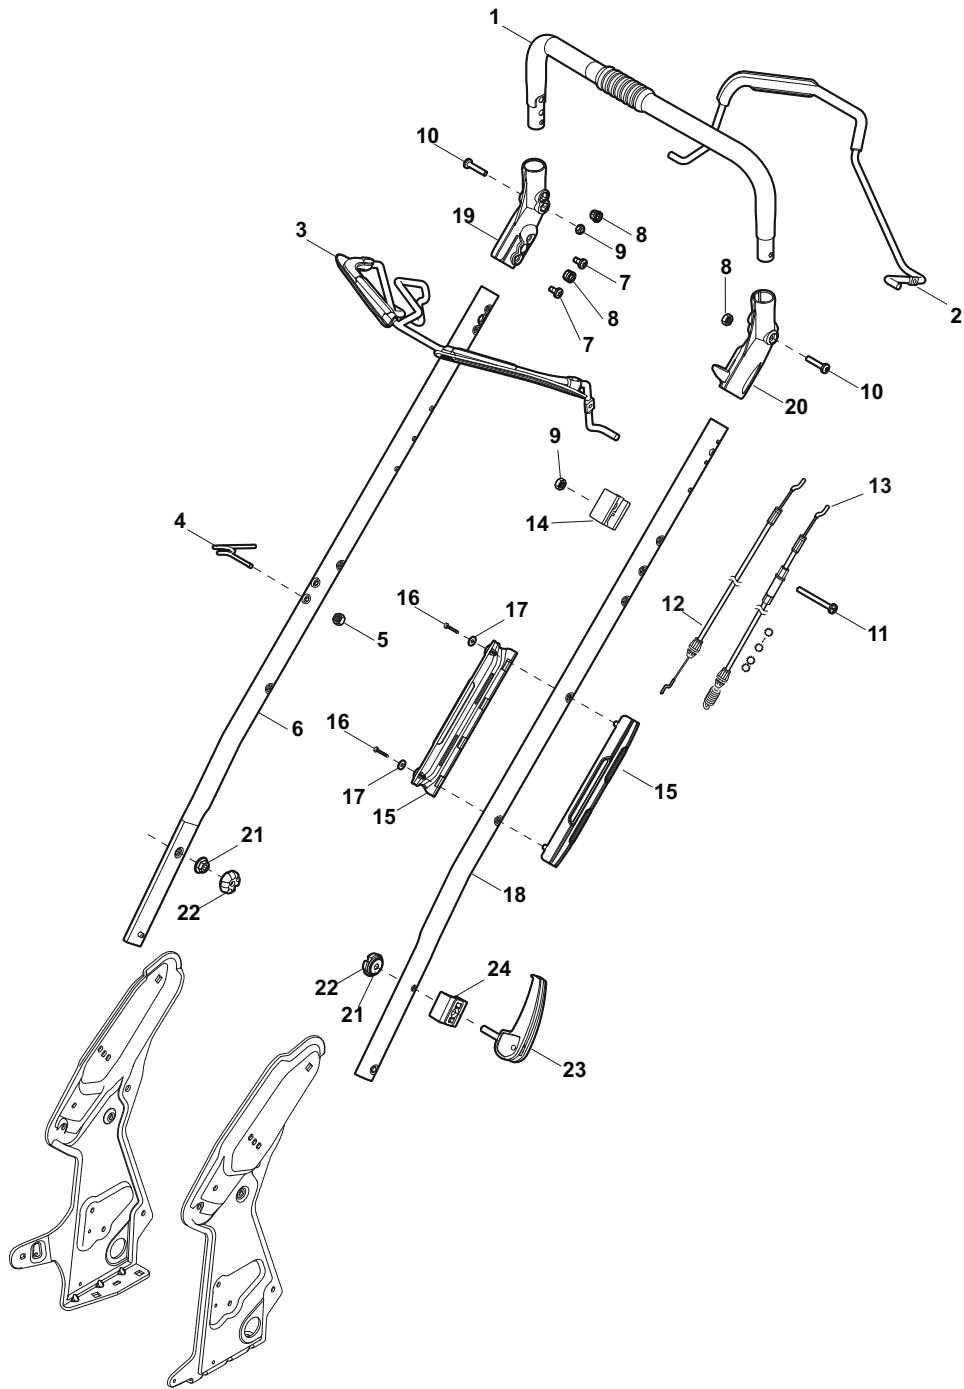

Fig.	Quantity	Part No	Description	Notes
1	1	381006670/2	Handle Tube	
2	1	381003349/0	Lever, Driving	
3	1	381003346/0	Lever, Engine Brake	
4	1	122430309/0	Spring	
5	1	112154330/0	Nut	
6	1	381006821/0	Handle Grey, Right	
6	1	381006895/0	Handle Black, Right	
7	4	112735662/1	Screw	
8	3	322041967/1	Bushing	
9	3	112154510/0	Nut	
10	2	112728721/0	Screw	
11	1	112727786/0	Screw	
13	1	381030067/0	Cable Rear Drive	
14	1	181005505/1	Throttle Cable	B&S Engine
14	1	181005506/1	Throttle Cable	Honda Engine
15	1	322806644/0	Protection	
16	2	112727812/0	Screw	
17	2	112523000/1	Washer	
18	1	381006823/0	Handle Grey, Left	
18	1	381006897/0	Handle Black, Left	
19	1	322488301/0	Joint Sleeve Grey Right	
20	1	322488303/0	Joining Sleeve Grey Left	
21	2	112154220/0	Nut	
22	2	322399835/0	Knob	
23	2	381003253/0	Handle	
24	2	322680017/0	Washer	
25	1	381030064/0	Cable, Mechanical Clutch	
26	1	322000020/0	Adapter Drive BBC	
27	2	112727786/0	Screw	

Fig.	Quantity	Part No	Description	Notes
1	1	381006670/2	Handle Tube	
2	1	381003349/0	Lever, Driving	
3	1	381003344/0	Lever, Engine Brake	
4	1	122430309/0	Spring	
5	1	112154330/0	Nut	
6	1	381006821/0	Handle Grey, Right	
6	1	381006895/0	Handle Black, Right	
7	4	112735662/1	Screw	
8	3	322041967/1	Bushing	
9	3	112154510/0	Nut	
10	2	112728721/0	Screw	
11	1	112727786/0	Screw	
12	1	181030066/0	Cable, Thread Engine Brake	
13	1	381030068/0	Cable Rear Drive	
14	1	322551639/0	Fixed Plate	
15	1	322806644/0	Protection	
16	2	112727812/0	Screw	
17	2	112523000/1	Washer	
18	1	381006823/0	Handle Grey, Left	
18	1	381006897/0	Handle Black, Left	
19	1	322488301/0	Joint Sleeve Grey Right	
20	1	322488303/0	Joining Sleeve Grey Left	
21	2	112154220/0	Nut	
22	2	322399835/0	Knob	
23	2	381003253/0	Handle	
24	2	322680017/0	Washer	