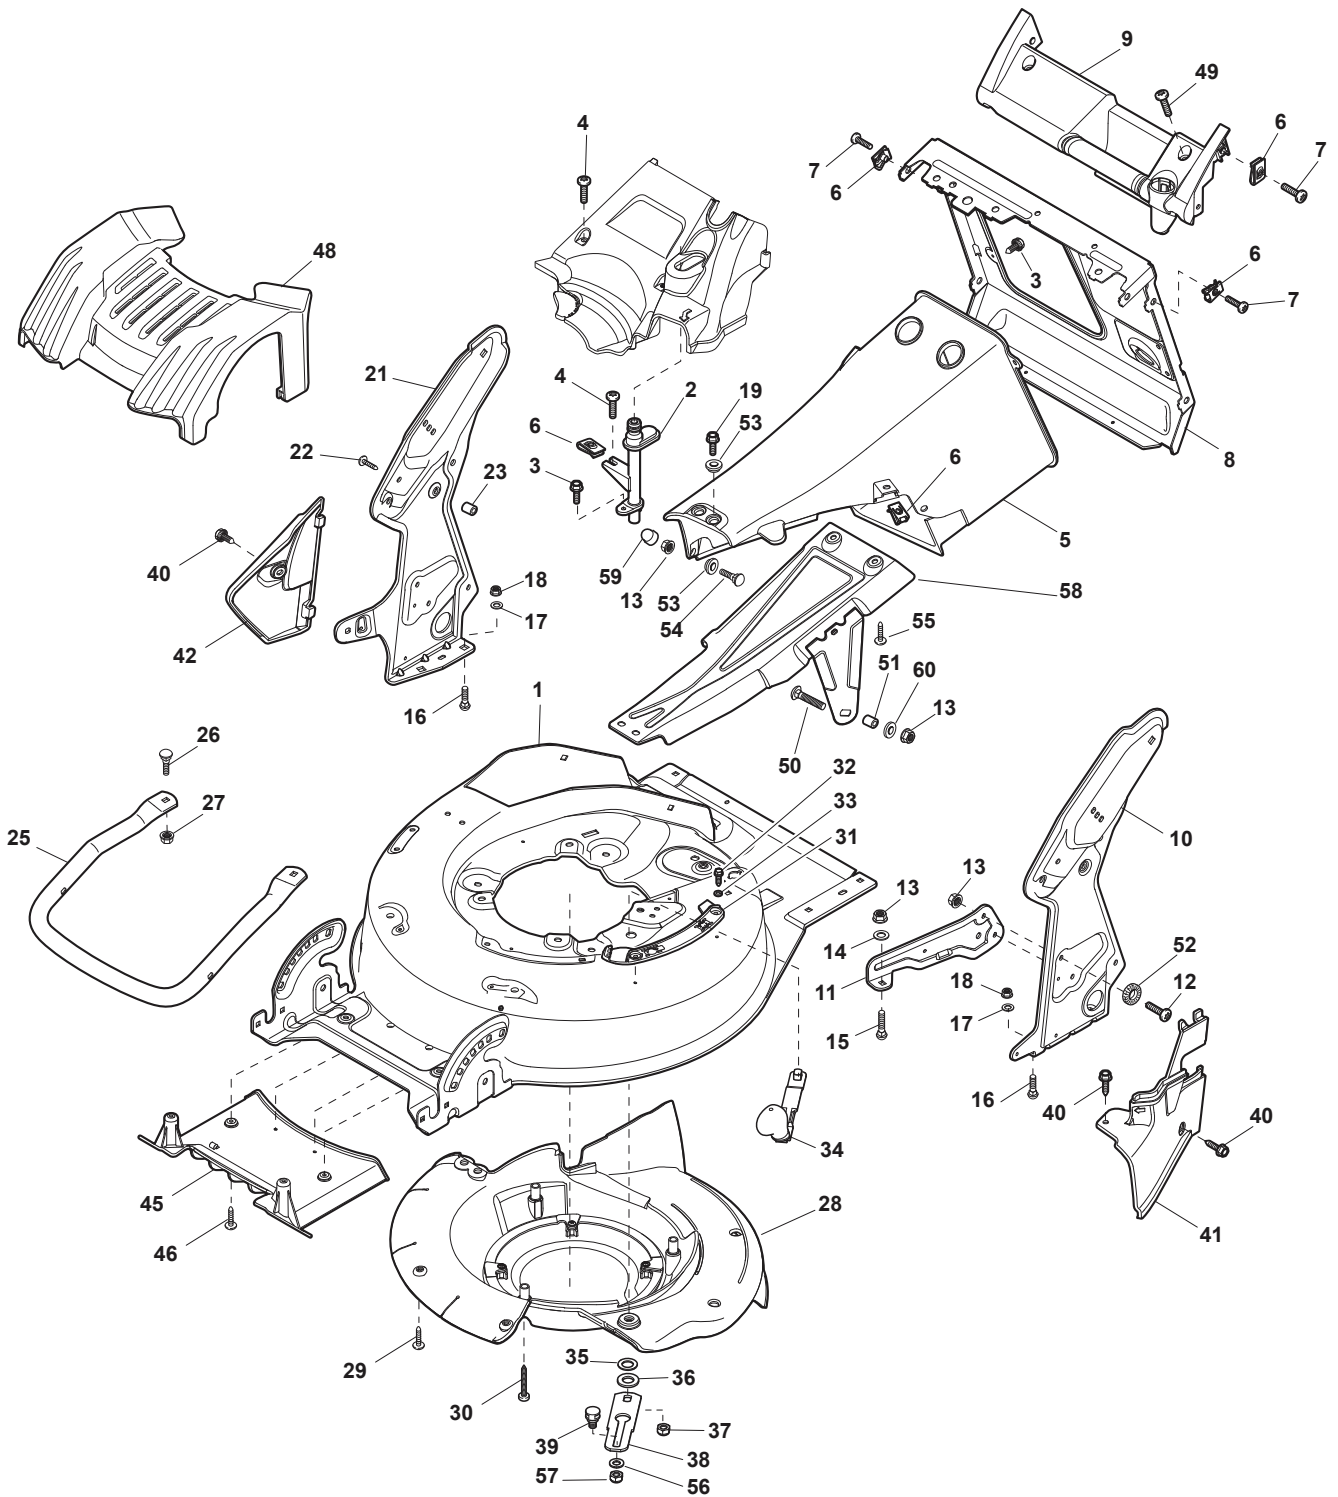

# Parts Catalogue

for model  
**DML 504 W TR/E**

- Use GLOBAL GARDEN PRODUCT Genuine Spare Parts specified in the parts list for repair and/or replacement.
- The contents described in the parts list may change due to improvement.
- The drawings of the spare parts are only indicative and might not represent the part in question exactly.
- The indications "right" - "left" - "front" - "rear" refer to the position of the operator when using the machine.
- When placing orders of parts for repair and/or replacement, make sure that the illustrated parts list is the one applying to the machine's year of manufacture, as shown on the identification plate attached to the machine.

# DML 504 W TR/E

WBH Petrol Steel Deck And Height Adjusting

Issue 7 - 2015

Fig.	Quantity	Part No	Description	Notes
53	6	325160039/0	Spacer	
54	1	112794986/0	Screw	
55	2	112727799/0	Screw	
56	1	112521350/0	Washer	
57	1	112155000/0	Nut	
58	1	381608501/0	Stiffening Lower	
59	1	118203853/0	Screw	
60	1	112523040/0	Washer	

# DML 504 W TR/E

WBH Petrol Steel Deck And Height Adjusting

Issue 7 - 2015

Fig.	Quantity	Part No	Description	Notes
56	1	112521350/0	Washer	
57	1	112155000/0	Nut	
58	1	381608501/0	Stiffening Lower	
59	1	118203853/0	Screw	

Fig.	Quantity	Part No	Description	Notes
1	1	122570132/0	Left Pinion	
2	4	112608600/0	Seeger	
3	2	119216035/0	Bearing	
4	1	122570131/0	Right Pinion	
5	2	122753000/0	Pin	
11	1	181003106/1	Gear Box	
12	1	122601908/1	Pulley	
13	1	112645705/0	Elastic Pin	
14	1	122033290/0	Adjustment Rod	
15	1	135064391/0	Belt	
21	1	122041957/1	Bushing	
22	1	122450063/0	Spring	
23	1	322680009/0	Washer	
24	1	112154510/0	Nut	
25	1	322109550/0	Rod Cup	