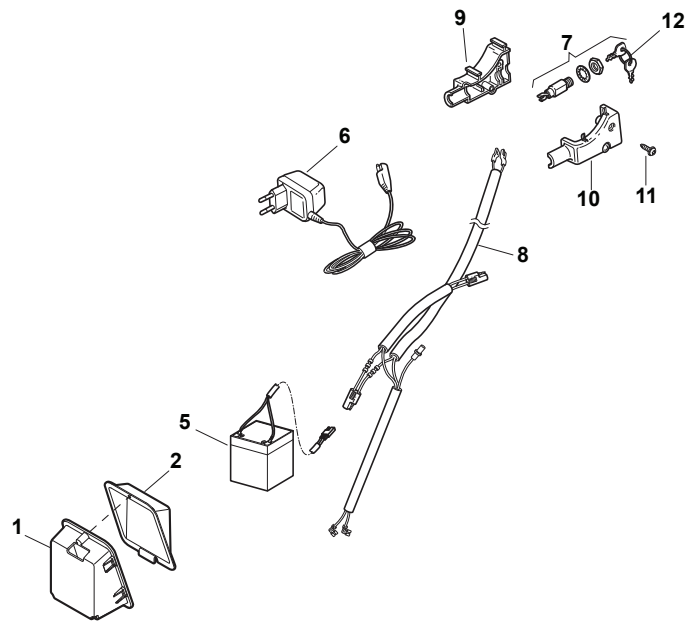

Fig.	Quantity	Part No	Description	Notes
1	1	381006670/2	Handle Tube	
2	1	381003349/0	Lever, Driving	
3	1	381003344/0	Lever, Engine Brake	
4	1	122430309/0	Spring	
5	1	112154330/0	Nut	
6	1	381006821/0	Handle Grey, Right	
6	1	381006895/0	Handle Black, Right	
7	4	112735662/1	Screw	
8	3	322041967/1	Bushing	
9	3	112154510/0	Nut	
10	2	112728721/0	Screw	
11	1	112727786/0	Screw	
12	1	181030066/0	Cable, Thread Engine Brake	
13	1	381030068/0	Cable Rear Drive	
14	1	322551639/0	Fixed Plate	
15	1	322806644/0	Protection	
16	2	112727812/0	Screw	
17	2	112523000/1	Washer	
18	1	381006823/0	Handle Grey, Left	
18	1	381006897/0	Handle Black, Left	
19	1	322488301/0	Joint Sleeve Grey Right	
20	1	322488303/0	Joining Sleeve Grey Left	
21	2	112154220/0	Nut	
22	2	322399835/0	Knob	
23	2	381003253/0	Handle	
24	2	322680017/0	Washer	

Fig.	Quantity	Part No	Description	Notes
1	1	381006670/2	Handle Tube	
2	1	381003349/0	Lever, Driving	
3	1	381003346/0	Lever, Engine Brake	
4	1	122430309/0	Spring	
5	1	112154330/0	Nut	
6	1	381006821/0	Handle Grey, Right	
6	1	381006895/0	Handle Black, Right	
7	4	112735662/1	Screw	
8	3	322041967/1	Bushing	
9	3	112154510/0	Nut	
10	2	112728721/0	Screw	
11	1	112727786/0	Screw	
13	1	381030068/0	Cable Rear Drive	
14	1	322551639/0	Fixed Plate	
15	1	322806644/0	Protection	
16	2	112727812/0	Screw	
17	2	112523000/1	Washer	
18	1	381006823/0	Handle Grey, Left	
18	1	381006897/0	Handle Black, Left	
19	1	322488301/0	Joint Sleeve Grey Right	
20	1	322488303/0	Joining Sleeve Grey Left	
21	2	112154220/0	Nut	
22	2	322399835/0	Knob	
23	2	381003253/0	Handle	
24	2	322680017/0	Washer	
25	1	381030064/0	Cable, Mechanical Clutch	
26	1	322000020/0	Adapter Drive BBC	
27	2	112727786/0	Screw	