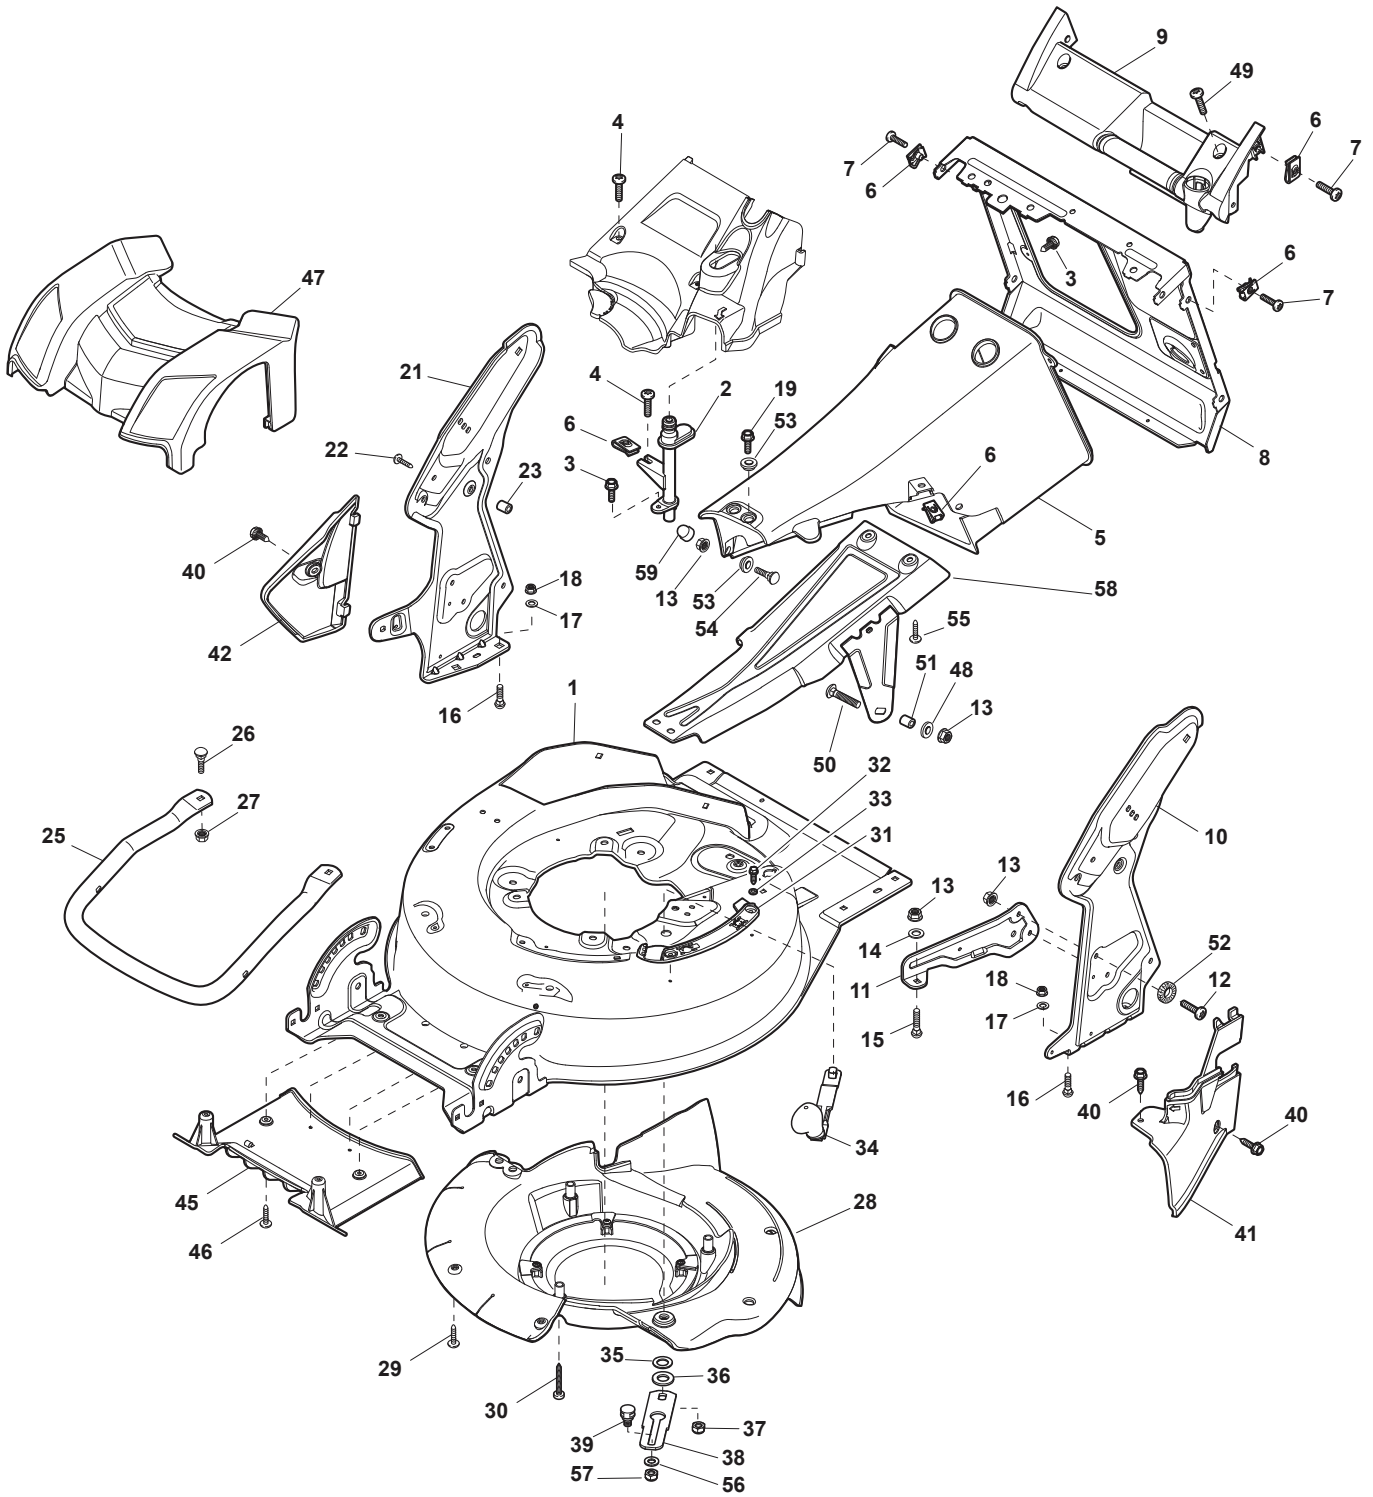

# DML 504 W TR/E

WBH Petrol Steel Deck And Height Adjusting

Issue 7 - 2015

Fig.	Quantity	Part No	Description	Notes
53	6	325160039/0	Spacer	
54	1	112794986/0	Screw	
55	2	112727799/0	Screw	
56	1	112521350/0	Washer	
57	1	112155000/0	Nut	
58	1	381608501/0	Stiffening Lower	
59	1	118203853/0	Screw	
60	1	112523040/0	Washer	

# DML 504 W TR/E

WBH Petrol Steel Deck And Height Adjusting

Issue 7 - 2015

Fig.	Quantity	Part No	Description	Notes
56	1	112521350/0	Washer	
57	1	112155000/0	Nut	
58	1	381608501/0	Stiffening Lower	
59	1	118203853/0	Screw	

Fig.	Quantity	Part No	Description	Notes
1	1	381006670/2	Handle Tube	
2	1	381003349/0	Lever, Driving	
3	1	381003344/0	Lever, Engine Brake	
4	1	122430309/0	Spring	
5	1	112154330/0	Nut	
6	1	381006821/0	Handle Grey, Right	
6	1	381006895/0	Handle Black, Right	
7	4	112735662/1	Screw	
8	3	322041967/1	Bushing	
9	3	112154510/0	Nut	
10	2	112728721/0	Screw	
11	1	112727786/0	Screw	
12	1	181030066/0	Cable, Thread Engine Brake	
13	1	381030068/0	Cable Rear Drive	
14	1	322551639/0	Fixed Plate	
15	1	322806644/0	Protection	
16	2	112727812/0	Screw	
17	2	112523000/1	Washer	
18	1	381006823/0	Handle Grey, Left	
18	1	381006897/0	Handle Black, Left	
19	1	322488301/0	Joint Sleeve Grey Right	
20	1	322488303/0	Joining Sleeve Grey Left	
21	2	112154220/0	Nut	
22	2	322399835/0	Knob	
23	2	381003253/0	Handle	
24	2	322680017/0	Washer	

Fig.	Quantity	Part No	Description	Notes
1	1	122570132/0	Left Pinion	
2	4	112608600/0	Seeger	
3	2	119216035/0	Bearing	
4	1	122570131/0	Right Pinion	
5	2	122753000/0	Pin	
11	1	181003106/1	Gear Box	
12	1	122601908/1	Pulley	
13	1	112645705/0	Elastic Pin	
14	1	122033290/0	Adjustment Rod	
15	1	135064391/0	Belt	
21	1	122041957/1	Bushing	
22	1	122450063/0	Spring	
23	1	322680009/0	Washer	
24	1	112154510/0	Nut	
25	1	322109550/0	Rod Cup	