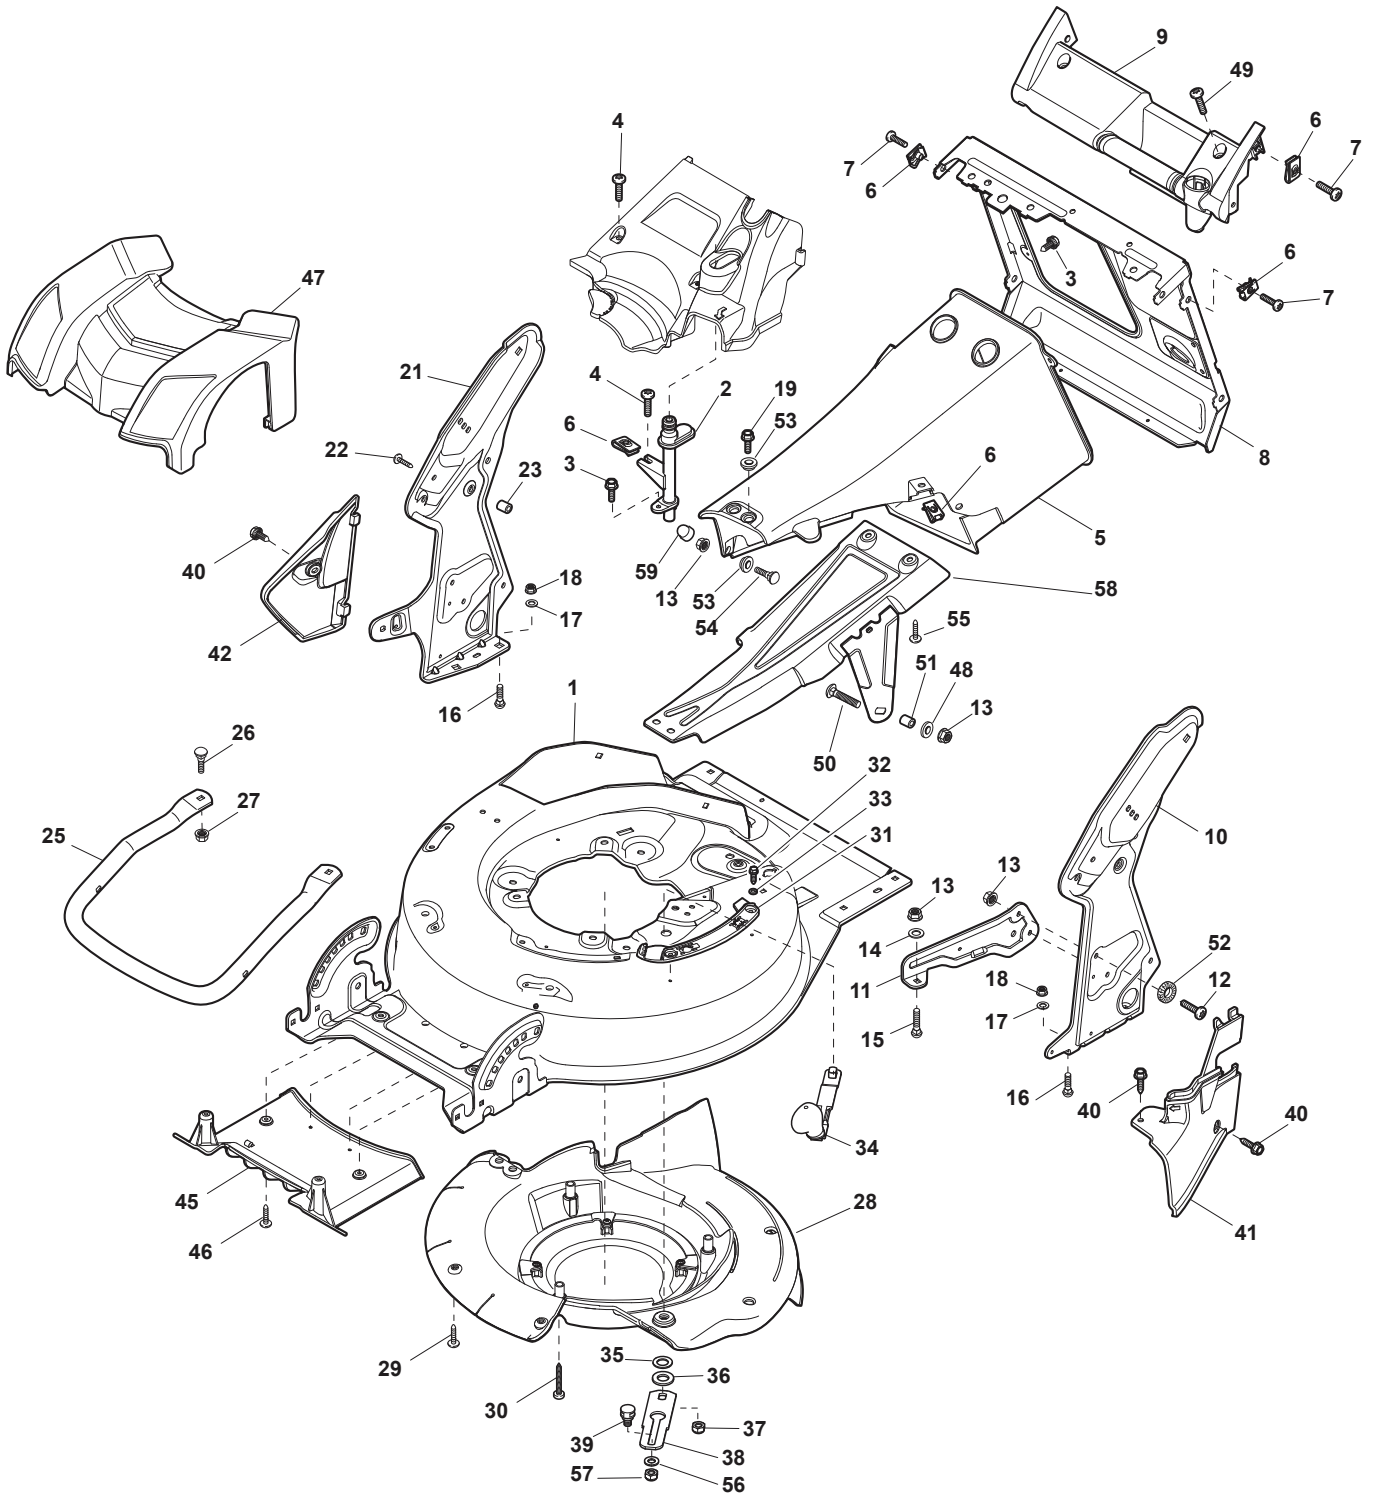

# DML 504 W TR/E

WBH Petrol Steel Deck And Height Adjusting

Issue 7 - 2015

Fig.	Quantity	Part No	Description	Notes
53	6	325160039/0	Spacer	
54	1	112794986/0	Screw	
55	2	112727799/0	Screw	
56	1	112521350/0	Washer	
57	1	112155000/0	Nut	
58	1	381608501/0	Stiffening Lower	
59	1	118203853/0	Screw	
60	1	112523040/0	Washer	

# DML 504 W TR/E

WBH Petrol Steel Deck And Height Adjusting

Issue 7 - 2015

Fig.	Quantity	Part No	Description	Notes
56	1	112521350/0	Washer	
57	1	112155000/0	Nut	
58	1	381608501/0	Stiffening Lower	
59	1	118203853/0	Screw	

Fig.	Quantity	Part No	Description	Notes
1	1	381006670/2	Handle Tube	
2	1	381003349/0	Lever, Driving	
3	1	381003344/0	Lever, Engine Brake	
4	1	122430309/0	Spring	
5	1	112154330/0	Nut	
6	1	381006821/0	Handle Grey, Right	
6	1	381006895/0	Handle Black, Right	
7	4	112735662/1	Screw	
8	3	322041967/1	Bushing	
9	3	112154510/0	Nut	
10	2	112728721/0	Screw	
11	1	112727786/0	Screw	
12	1	181030066/0	Cable, Thread Engine Brake	
13	1	381030068/0	Cable Rear Drive	
14	1	322551639/0	Fixed Plate	
15	1	322806644/0	Protection	
16	2	112727812/0	Screw	
17	2	112523000/1	Washer	
18	1	381006823/0	Handle Grey, Left	
18	1	381006897/0	Handle Black, Left	
19	1	322488301/0	Joint Sleeve Grey Right	
20	1	322488303/0	Joining Sleeve Grey Left	
21	2	112154220/0	Nut	
22	2	322399835/0	Knob	
23	2	381003253/0	Handle	
24	2	322680017/0	Washer	

Fig.	Quantity	Part No	Description	Notes
1	1	122570132/0	Left Pinion	
2	4	112608600/0	Seeger	
3	2	119216035/0	Bearing	
4	1	122570131/0	Right Pinion	
5	2	122753000/0	Pin	
11	1	181003106/1	Gear Box	
12	1	122601908/1	Pulley	
13	1	112645705/0	Elastic Pin	
14	1	122033290/0	Adjustment Rod	
15	1	135064391/0	Belt	
21	1	122041957/1	Bushing	
22	1	122450063/0	Spring	
23	1	322680009/0	Washer	
24	1	112154510/0	Nut	
25	1	322109550/0	Rod Cup	